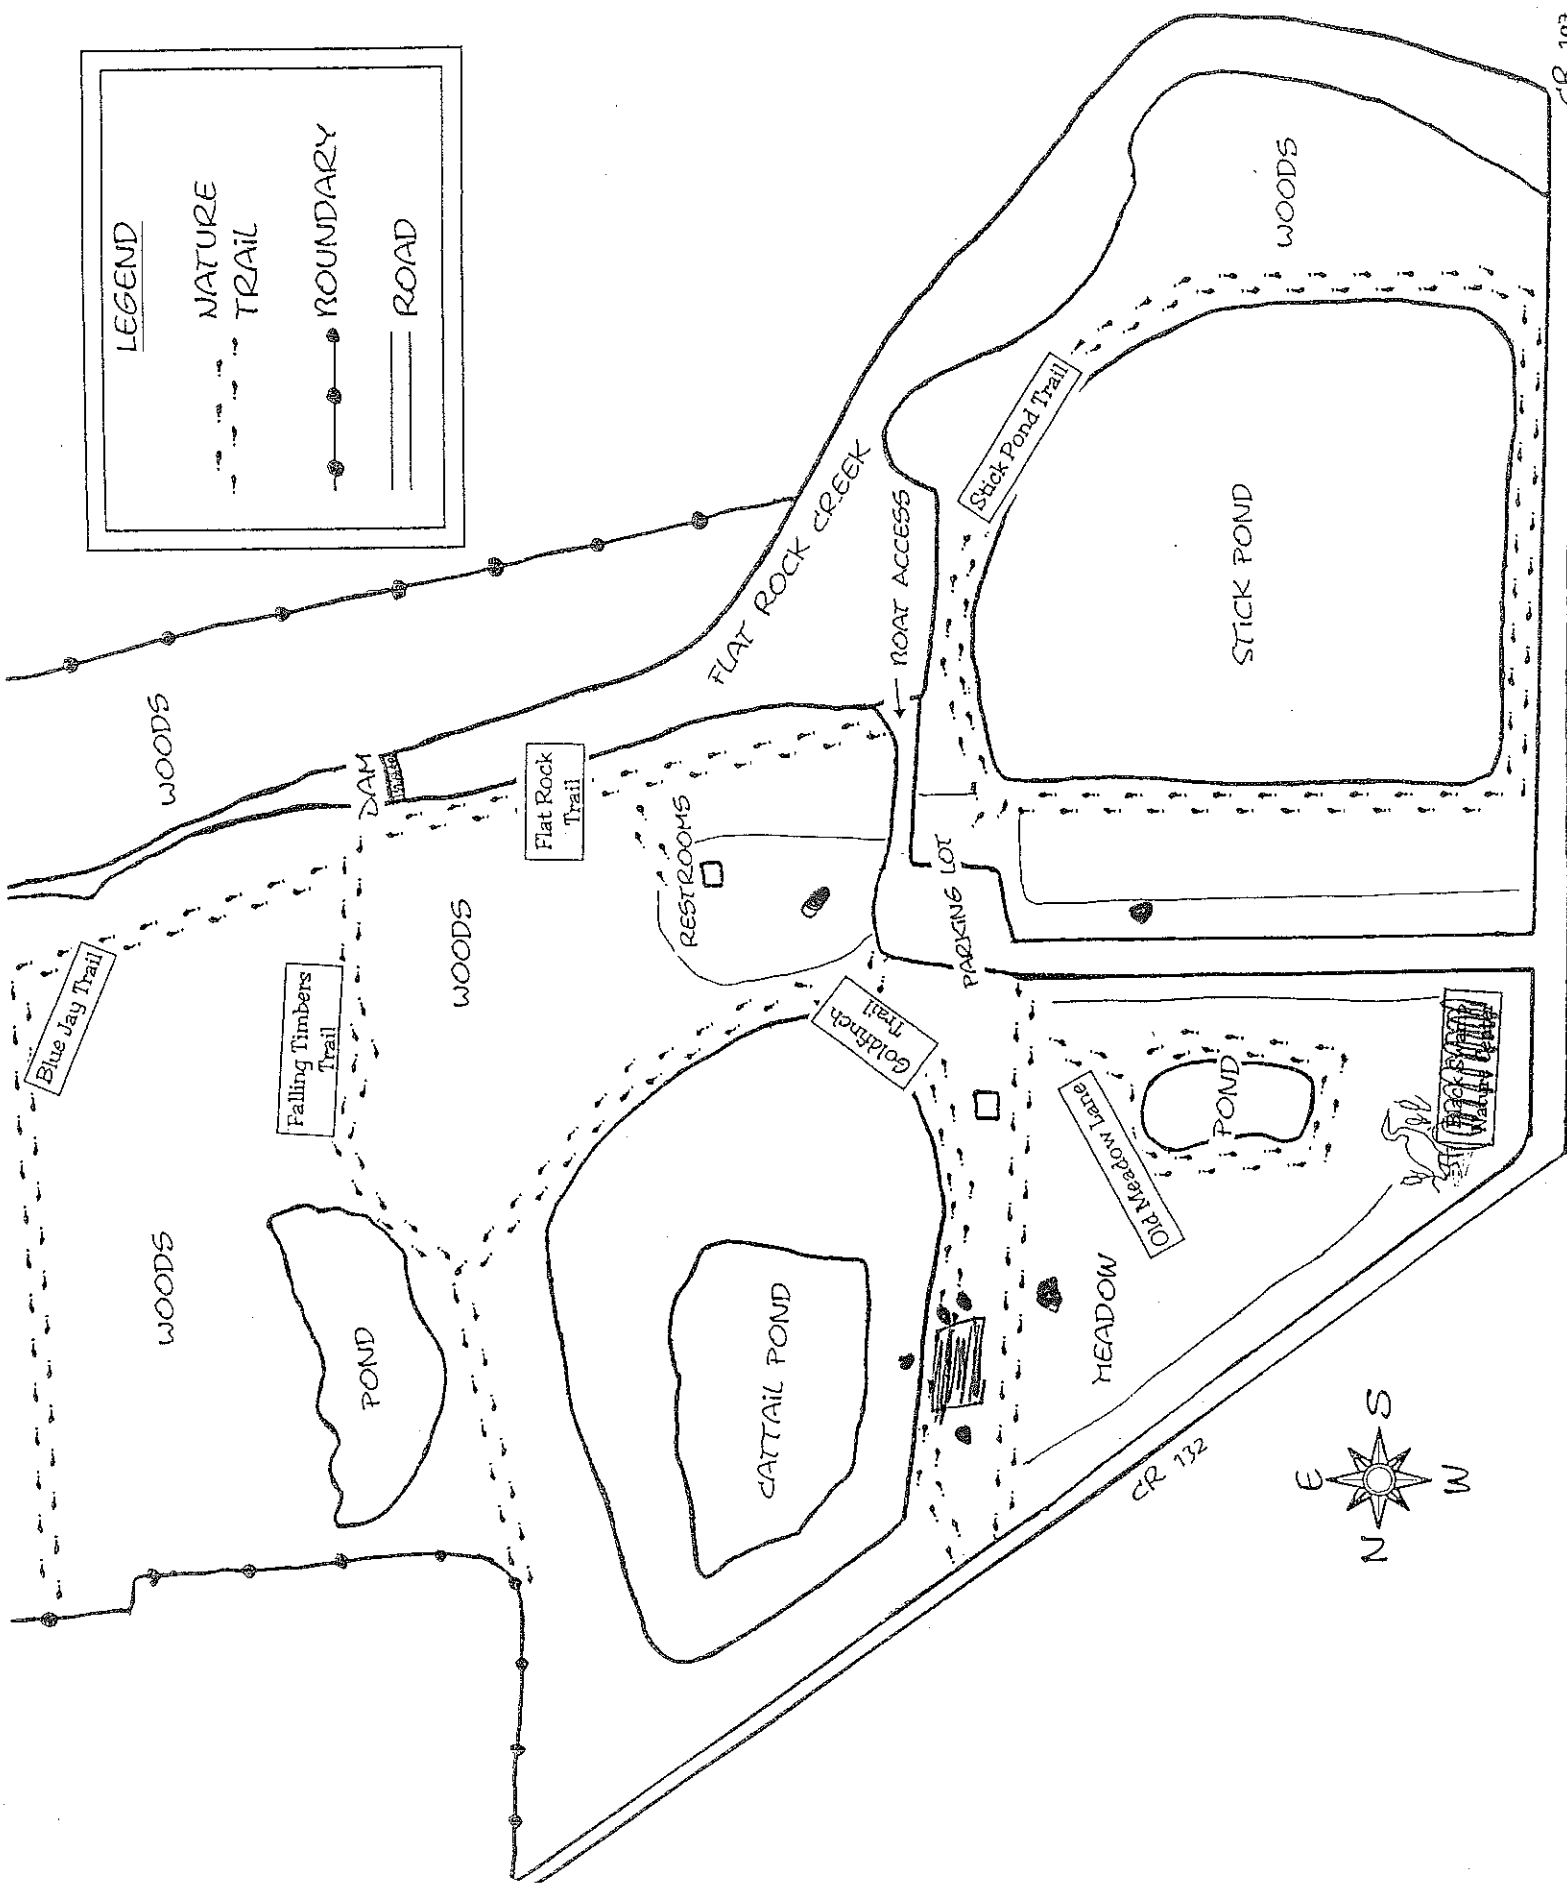

# BLACK SWAMP NATURE CENTER

PAULDING SOIL AND WATER  
CONSERVATION DISTRICT

----- TRAILS

0 250 500 1,000 Feet

**LEGEND**

- NATURE TRAIL (dashed line)
- BOUNDARY (line with dots)
- ROAD (double line)

CR 132

Old Meadow Lane

MEADOW

POND

CATTAIL POND

POND

STICK POND

Stick Pond Trail

PARKING LOT

ROAT ACCESS

RESTROOMS

Flat Rock Trail

WOODS

Falling Timbers Trail

WOODS

Blue Jay Trail

WOODS

DAM

FLAT ROCK CREEK

WOODS